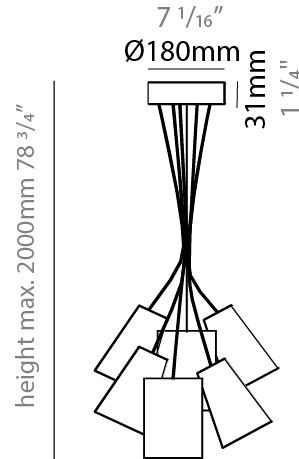

PROJECT _____
TYPE _____
SPECIFIER _____
QUANTITY _____
DATE _____

1. To build a product code in our configurator select the specify button on the base model # product page
2. To build a manual product code on this datasheet choose from the options listed below in blue font and add the suffix to the base model #

GENERAL

Series: Bouquet _____
Brand: Ole _____
Division: Design _____
Mounting Type: Suspension _____
Mounting Location: Ceiling _____
Subcategory: Up/Down Light _____

PHYSICAL

Shape: Cone _____
Diameter (mm): 540 _____
Diameter (in): 21 1/4 _____
Height (mm): 250 _____
Height (in): 9 13/16 _____
Max. Overall Height (mm): 2250 _____
Max. Overall Height (in): 88 9/16 _____
Light Distribution: Direct / Indirect _____
Fixture Finish: BEI / BLK / BLU / COG / DGN / GRY / MRN / MOC / MUS / OLV / SIL / STN / TER / WHI _____
Holder Finish: MWH / MBK _____
Fixture Material: Fabric Cord / Metal _____
Cable Details: 2000mm Cable _____
Upon Request: Mix lampshade colors. Other fabric cord colors available upon request (see downloadable finish chart) _____

ELECTRICAL

Number of Lamps: 6 _____
Lamp Type: LED Retrofit _____
Lamp Shape: A19 _____
Bulb Included: Bulb Not Included _____
Max. Wattage Per Lamp (W): 15 _____
Lamp Base: E26 _____
Input Voltage (V): 120 _____
Upon Request: 277Vac / GU24 _____

LED

OPTICAL

RATINGS AND CERTIFICATIONS

Certified By: Certified for North American Standards _____
IP rating: IP20 _____

540mm 21 1/4"