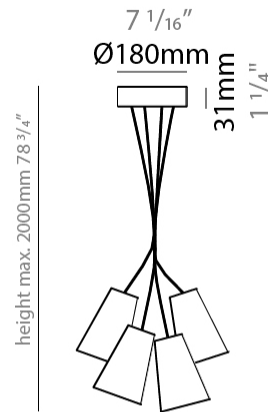

PROJECT
TYPE
SPECIFIER
QUANTITY
DATE

BOUQUET SUSPENSION

D111094-

base number	Finish Options	Finish Options	Finish Options	Finish Options	Finish Options

1. To build a product code in our configurator select the specify button on the base model # product page
2. To build a manual product code on this datasheet choose from the options listed below in blue font and add the suffix to the base model #

GENERAL

Series: Bouquet
Brand: Ole
Division: Design
Mounting Type: Suspension
Mounting Location: Ceiling
Subcategory: Up/Down Light

PHYSICAL

Shape: Cone
Diameter (mm): 360
Diameter (in): 14 ³/₁₆
Height (mm): 250
Height (in): 9 ¹³/₁₆
Max. Overall Height (mm): 2250
Max. Overall Height (in): 88 ⁹/₁₆
Light Distribution: Direct / Indirect
Fixture Finish: BEI / BLK / BLU / COG / DGN / GRY / MRN / MOC / MUS / OLV / SIL / STN / TER / WHI
Holder Finish: MWH / MBK
Fixture Material: Fabric Cord / Metal
Cable Details: 2000mm Cable
Upon Request: Mix lampshade colors. Other fabric cord colors available upon request (see downloadable finish chart)

ELECTRICAL

Number of Lamps: 4
Lamp Type: LED Retrofit
Lamp Shape: A19
Bulb Included: Bulb Not Included
Max. Wattage Per Lamp (W): 15
Lamp Base: E26
Input Voltage (V): 120
Upon Request: 277Vac / GU24

LED

OPTICAL

RATINGS AND CERTIFICATIONS

Certified By: Certified for North American Standards
IP rating: IP20

360mm 14 ³/₁₆"